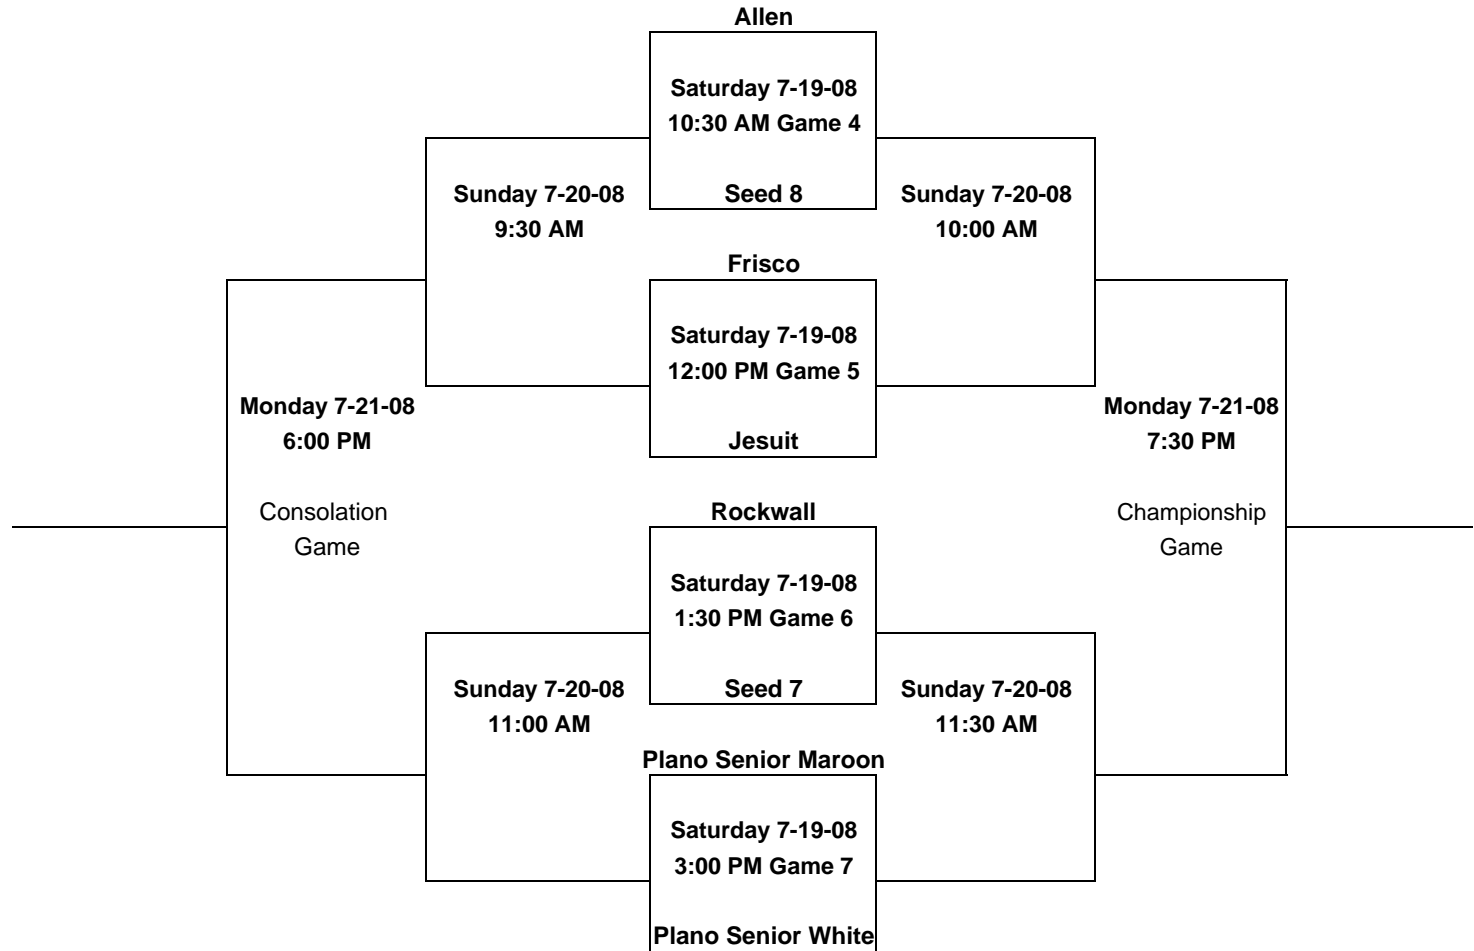

PLAY IN GAMES

Plano West
 Tuesday 7-15-08
 6:30 PM
 Game 1

Plano East

Richardson
 Tuesday 7-15-08
 6:00 PM
 Game 2

Garland

Loser Game 1
 Thursday 7-17-08
 6:30 PM Game 3

Loser Game 2

2008 SUMMER SHOWCASE
 PLAYOFF BRACKET
 VARSITY DIVISION