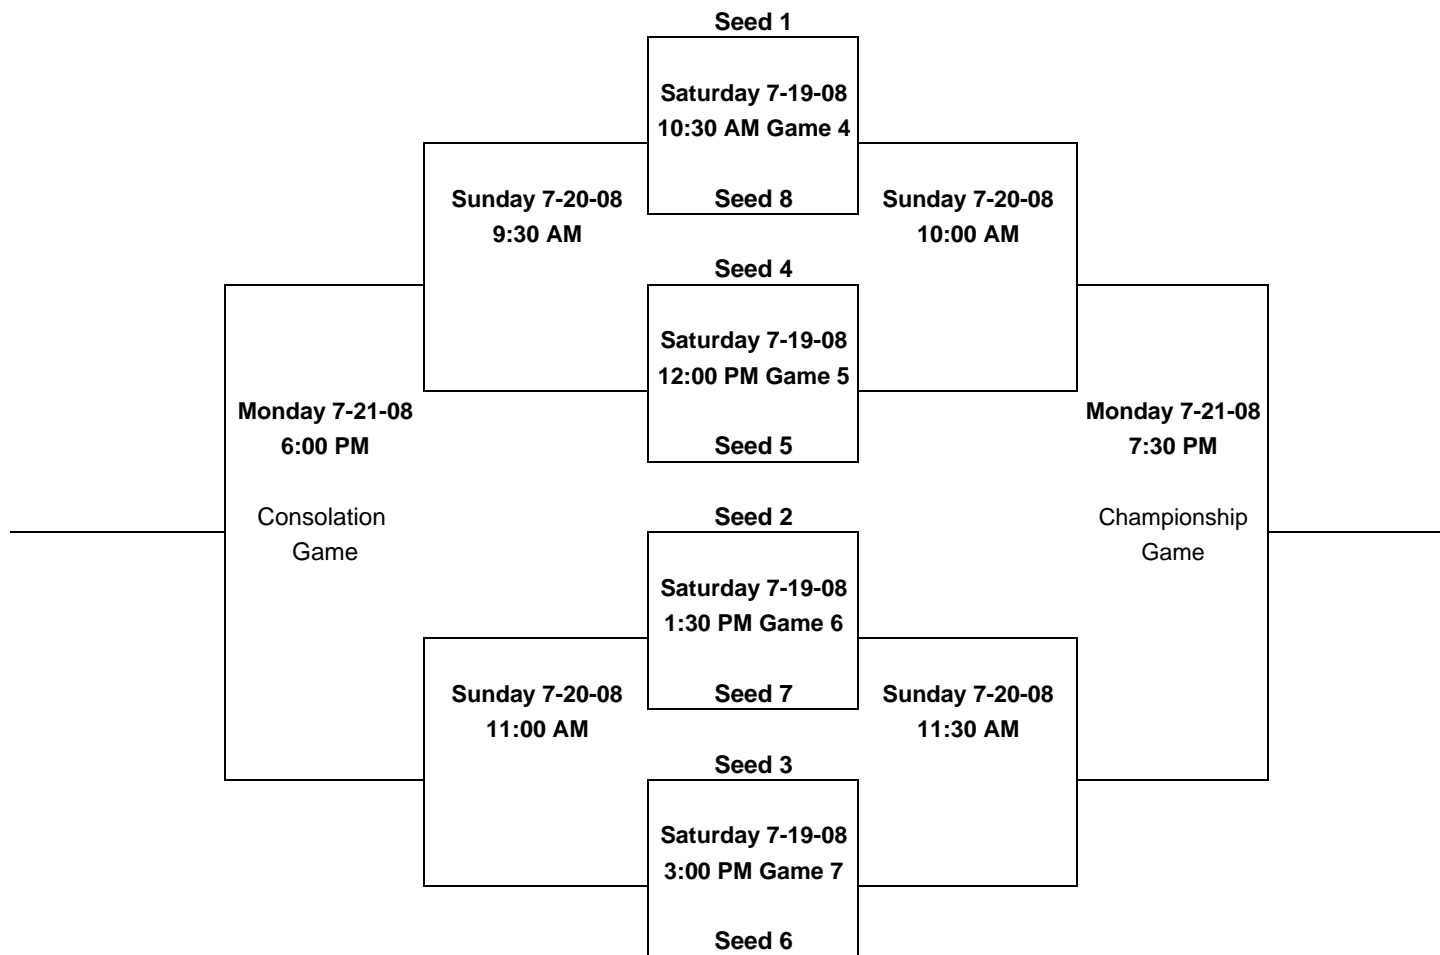

PLAY IN GAMES

Seed 7
 Tuesday 7-15-08
 6:30 PM
 Game 1

Seed 10

Seed 8
 Tuesday 7-15-08
 6:00 PM
 Game 2

Seed 9

Loser Game 1
 Thursday 7-17-08
 6:30 PM Game 3

Loser Game 2

**2008 SUMMER SHOWCASE
 PLAYOFF BRACKET
 VARSITY DIVISION**